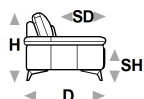

↑ fold following the dotted line ↑

n_evoque

 NICOLETTIHOME

L Length - H Height - D Depth - SH Seat Height - SD Seat Depth
Dimensions refer to maximum sizes of the version with closed mechanism (where available).

dimensions	L 178	L 198	L 218
version code	H89 D102 SH44 SD56 200	H89 D102 SH44 SD56 240	H89 D102 SH44 SD56 300
Description	2 seater	2 1/2 seater	3 seater

↓ fold following the dotted line ↓