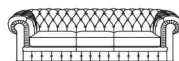

↑ fold following the dotted line ↑

n_windsor

NICOLETTIHOME

L Length - H Height - D Depth - SH Seat Height - SD Seat Depth

dimensions	L 113 H74 D98 SH48 SD-	L 178 H74 D98 SH48 SD-	L 230 H74 D98 SH48 SD-	L 62 H49 D62 SH- SD-
version code	100	200	346	540
Description	chair	2 seater	3/3 seater	ottoman