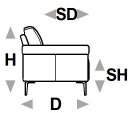

↑ fold following the dotted line ↑

# n\_Chelsea

NICOLETTIHOME

L Length - H Height - D Depth - SH Seat Height - SD Seat Depth  
Dimensions refer to maximum sizes.

dimensions	L 87	L 142	L 197	L 55
version code	H84 D87 SH43 SD53 E24	H84 D87 SH43 SD53 200	H84 D87 SH43 SD53 346	H43 D60 SH- SD- 635
Description	easy chair	2 seater	3/3 seater	rectangular ottoman