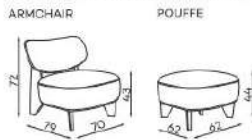

Lungo

Juna

Mussa

Berry

Ila

Button

Other dimensions Lungo

All dimensions of upholstered furniture are given with a tolerance of +/- 4 cm.

Leg colors available

Other dimensions Juna

All dimensions of upholstered furniture are given with a tolerance of +/- 4 cm.

Leg colors available

Other dimensions Mussa

ARMCHAIR

All dimensions of upholstered furniture are given with a tolerance of +/- 4 cm.

All dimensions of upholstered furniture are given with a tolerance of +/- 4 cm.

Other dimensions Button

ARMCHAIR

All dimensions of upholstered furniture are given with a tolerance of +/- 4 cm.

What makes the Berry, Ila, Button, stand out?