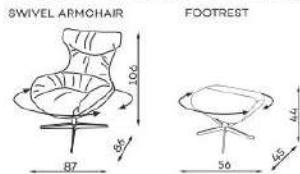

Lungo

Juna

Mussa

Berry

Ila

Button

Other dimensions Lungo

All dimensions of upholstered furniture are given with a tolerance of +/- 4 cm.

Leg colors available

Other dimensions Juna

All dimensions of upholstered furniture are given with a tolerance of +/- 4 cm.

Leg colors available

Other dimensions Mussa

ARMCHAIR

All dimensions of upholstered furniture are given with a tolerance of +/- 4 cm.

Other dimensions Berry

SWIVEL ARMCHAIR

ARMCHAIR

POUFFE

All dimensions of upholstered furniture are given with a tolerance of +/- 4 cm.

Other dimensions Ila

ARMCHAIR

POUFFE

All dimensions of upholstered furniture are given with a tolerance of +/- 4 cm.

Other dimensions Button

ARMCHAIR

All dimensions of upholstered furniture are given with a tolerance of +/- 4 cm.

What makes the Berry, Ila, Button, stand out?