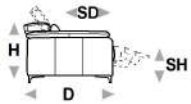

↑ fold following the dotted line ↑

n_louise

NICOLETTIHOME®

L Length - H Height - D Depth - SH Seat Height - SD Seat Depth
Dimensions refer to maximum sizes of the version with closed mechanism (where available).

dimensions	L 110 H79 D108 SH46 SD58	L 170 H79 D108 SH46 SD58	L 190 H79 D108 SH46 SD58	L 210 H79 D108 SH46 SD58	L 80 H46 D70 SH46 SD-
version code	100	200	240	300	635
Description	chair	2 seater	2 1/2 seater	3 seater	rectangular ottoman
L 112 H79 D108 SH46 SD58 161	L 173 H79 D108 SH46 SD58 408	L 171 H79 D108 SH46 SD58 393	L 171 H79 D108 SH46 SD58 394	L 193 H79 D108 SH46 SD58 G03	L 191 H79 D108 SH46 SD58 G04
chair with elec.recl.	2str rg/lf rec.el.	2str 1rgt fac.elec.rec.	2str 1lft fac.elec.rec.	2 1/2 seater with 2 el.rec.	2 1/2 seater rhf el.rec.
L 191 H79 D108 SH46 SD58 G05	L 213 H79 D108 SH46 SD58 T09	L 211 H79 D108 SH46 SD58 T07	L 211 H79 D108 SH46 SD58 T08	L 128 H79 D128 SH46 SD58 000	L 108 H79 D108 SH46 SD58 E35
2 1/2 seater lhf el.rec.	3 seat.2cush.2 rhf/lhf el.rec.	3 seat.2 cush.1rhf el.rec.	3 seat.2 cush.1lhf el.rec.	corner	sq.corner upliftab. headrest
L 228 H79 D110 SH46 SD58 C47	L 228 H79 D110 SH46 SD58 C48	L 70 H79 D108 SH46 SD58 130	L 95 H79 D108 SH46 SD58 110	L 95 H79 D108 SH46 SD58 120	L 118 H79 D108 SH46 SD58 168
rhf upl.headr. sq.corn.chair	lhf upl.headr.sq. corn.chair	chair without armr.	1 right arm facing chair	1 left arm facing chair	chr no arms mer.rgt fac.ter.

↓ fold following the dotted line ↓

↑ fold following the dotted line ↑

n_louise

NICOLETTIHOME

L Length - H Height - D Depth - SH Seat Height - SD Seat Depth
 Dimensions refer to maximum sizes of the version with closed mechanism (where available).