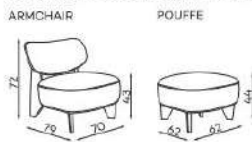

Lungo

Juna

Mussa

Berry

Ila

Button

Other dimensions Lungo

All dimensions of upholstered furniture are given with a tolerance of +/- 4 cm.

Leg colors available

Other dimensions Juna

All dimensions of upholstered furniture are given with a tolerance of +/- 4 cm.

Leg colors available

Other dimensions Mussa

ARMCHAIR

All dimensions of upholstered furniture are given with a tolerance of +/- 4 cm.

All dimensions of upholstered furniture are given with a tolerance of +/- 4 cm.

Other dimensions Button

ARMCHAIR

All dimensions of upholstered furniture are given with a tolerance of +/- 4 cm.

What makes the Berry, Ila, Button, stand out?