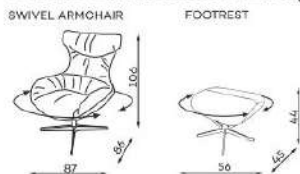

Lungo

Juna

Mussa

Berry

Ila

Button

Other dimensions Lungo

All dimensions of upholstered furniture are given with a tolerance of +/- 4 cm.

Leg colors available

Other dimensions Juna

All dimensions of upholstered furniture are given with a tolerance of +/- 4 cm.

Leg colors available

Other dimensions Mussa

ARMCHAIR

All dimensions of upholstered furniture are given with a tolerance of +/- 4 cm.

Other dimensions Berry

SWIVEL ARMCHAIR

ARMCHAIR

POUFFE

All dimensions of upholstered furniture are given with a tolerance of +/- 4 cm.

Other dimensions Ila

ARMCHAIR

POUFFE

All dimensions of upholstered furniture are given with a tolerance of +/- 4 cm.

Other dimensions Button

ARMCHAIR

All dimensions of upholstered furniture are given with a tolerance of +/- 4 cm.

What makes the Berry, Ila, Button, stand out?