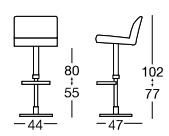

Arco

DESIGN NEDUMO DESIGN

C536ADJ HEIGHT ADJUSTABLE STOOL

BASE: POWDER COAT OR MIRROR POLISH STAINLESS STEEL
FRAME: POWDER COAT OR CHROME
UPHOLSTERY: GENUINE LEATHER, MICROPELLE, ECOPELLE OR FABRIC.

Anteo

DESIGN NEDUMO DESIGN

C366ADJ HEIGHT ADJUSTABLE STOOL

BASE: POWDER COAT OR MIRROR POLISH STAINLESS STEEL
FRAME: POWDER COAT OR CHROME
UPHOLSTERY: GENUINE LEATHER, MICROPELLE, ECOPELLE OR FABRIC.