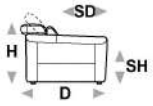

↓ fold following the dotted line ↓

↑ fold following the dotted line ↑

n_Sofextra

NICOLETTIHOME

L Length - H Height - D Depth - SH Seat Height - SD Seat Depth
 Dimensions refer to maximum sizes of the version with closed mechanism (where available).

dimensions	L 110 H74 D110 SH46 SD57	L 110 H74 D110 SH46 SD57	L 111 H74 D110 SH46 SD57	L 111 H74 D110 SH46 SD57	L 126 H74 D110 SH46 SD57
version code	124	114	613	612	Q89
Description	lhf maxi chair	rhf maxi chair	1laf maxi chair rec.el	1raf maxi chair rec.el	el.rec.xl lhf chair
L 126 H74 D110 SH46 SD57 Q88	L 126 H74 D110 SH46 SD57 J95	L 126 H74 D110 SH46 SD57 J94	L 146 H74 D110 SH46 SD57 J93	L 146 H74 D110 SH46 SD57 J79	L 151 H74 D110 SH46 SD57 220
el.rec.xl rhf chair	el.head.xl lhf chair	el.head.xl rhf chair	el.head.2xl lhf chair	el.head.2xl rhf chair	1left arm facing 2 str
L 151 H74 D110 SH46 SD57 210	L 171 H74 D110 SH46 SD57 252	L 171 H74 D110 SH46 SD57 251	L 191 H74 D110 SH46 SD57 320	L 191 H74 D110 SH46 SD57 310	L 102 H74 D171 SH46 SD115 779
1right arm facing 2 str	1 left arm fac. 2 1/2 str	1 right arm fac.2 1/2 str	1left arm facing 3 str	1right arm facing 3 str	ch. lon.laf arm fac mot.
L 102 H74 D171 SH46 SD115 778	L 100 H74 D170 SH46 SD117 Q19	L 100 H74 D170 SH46 SD117 Q18	L 126 H74 D170 SH46 SD117 Q68	L 126 H74 D170 SH46 SD117 Q67	L 146 H74 D170 SH46 SD117 J91
ch. lon.raf arm fac mot.	el.headr. lhf chaise long	el.headr. rhf chaise long	elect.headrest xl lhf c.long	elect.headrest xl rhf c.long	elect.headrest 2xl lhf c.long

↓ fold following the dotted line ↓

↑ fold following the dotted line ↑

n_Sofextra

 NICOLETTIHOME®

L Length - H Height - D Depth - SH Seat Height - SD Seat Depth
Dimensions refer to maximum sizes of the version with closed mechanism (where available).