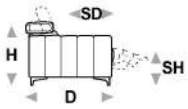

↓ fold following the dotted line ↓

↑ fold following the dotted line ↑

n_lulù

NICOLETTIHOME

L Length - H Height - D Depth - SH Seat Height - SD Seat Depth
 Dimensions refer to maximum sizes of the version with closed mechanism (where available).

dimensions	L 118 H79 D108 SH46 SD58	L 118 H79 D108 SH46 SD58	L 98 H79 D108 SH46 SD58	L 98 H79 D108 SH46 SD58	L 146 H79 D108 SH46 SD58
version code	168	169	173	174	210
Description	chr no arms mer.rgt fac.ter.	chr no arms mer.lft fac. term.	elec.rec.chair 1arm raf	elec.rec.chair 1arm laf	1right arm facing 2 str
L 146 H79 D108 SH46 SD58	L 149 H79 D108 SH46 SD58	L 149 H79 D108 SH46 SD58	L 147 H79 D108 SH46 SD58	L 147 H79 D108 SH46 SD58	L 166 H79 D108 SH46 SD58
220	B11	B12	395	396	251
1left arm facing 2 str	rhf 2-str with 2 el.rec.	lhf 2-str with 2 el.rec.	1rgt arm fac.2str elec.rec.	1lft arm fac.2str elec.rec.	1 right arm fac.2 1/2 str
L 166 H79 D108 SH46 SD58	L 169 H79 D108 SH46 SD58	L 169 H79 D108 SH46 SD58	L 167 H79 D108 SH46 SD58	L 167 H79 D108 SH46 SD58	L 186 H79 D108 SH46 SD58
252	B15	B16	G06	G07	310
1 left arm fac. 2 1/2 str	rhf 2-str 1/2 with 2rec.el.	lhf 2-str 1/2 with 2rec.el.	rhf 2 1/2 seater el.rec.	lhf 2 1/2 seater el.rec.	1right arm facing 3 str
L 186 H79 D108 SH46 SD58	L 189 H79 D108 SH46 SD58	L 189 H79 D108 SH46 SD58	L 187 H79 D108 SH46 SD58	L 187 H79 D108 SH46 SD58	L 96 H79 D168 SH46 SD118
320	C34	C35	403	404	410
1left arm facing 3 str	rhf 3-seater 2 elec.rec.	lhf 3-seater 2 elec.rec.	1rgt arm fac.3str elec.rec.	1lft arm fac.3str elec.rec.	chaise lon.raf arm fac

↓ fold following the dotted line ↓

↑ fold following the dotted line ↑

n_lulù

 NICOLETTIHOME®

L Length - H Height - D Depth - SH Seat Height - SD Seat Depth
Dimensions refer to maximum sizes of the version with closed mechanism (where available).