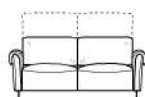

**Mechanisms:** \*the model is equipped with a metal mechanism that allows backrests to be lifted, to get different seat comforts. With uplifted backrests, the seat depth lengthens by 14 cm, whereas the total height of the model increases by 20 cm. Recliner versions available with footrests that can be lifted thanks to a powered metal mechanism operated by a touch pad positioned on the seats internal sides. The depth of open recliner versions is 149 cm.

↑ fold following the dotted line ↑

# n\_Cosmopolitan

Giuseppe & Giuseppe  
artigiani italiani

L Length - H Height - D Depth - SH Seat Height - SD Seat Depth  
Dimensions refer to maximum sizes of the version with closed mechanism (where available).

dimensions

L 105/41"  
H82/32" D110/43"  
SH45/18" SD56/22"

L 105/41"  
H82/32" D110/43"  
SH45/18" SD56/22"

L 174/69"  
H82/32" D110/43"  
SH45/18" SD56/22"

L 204/80"  
H82/32" D110/43"  
SH45/18" SD56/22"