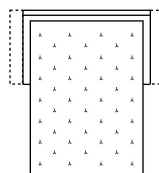

### Ottoman

↑ fold following the dotted line ↑

# n\_alcova-s

NICOLETTIHOME

L Length - H Height - D Depth - SH Seat Height - SD Seat Depth  
Dimensions refer to maximum sizes.

dimensions

version code

Description

L 92  
H85 D98 SH48 SD56

131

chair no arm with  
bed

L 142  
H85 D98 SH48 SD56

231

2str bed no arms

L 162  
H85 D98 SH48 SD56

233

2str1/2 bed no  
arms

L 182  
H85 D98 SH48 SD56