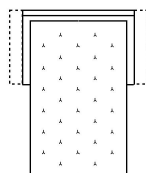

# n\_alcova-s

NICOLETTIHOME

L Length - H Height - D Depth - SH Seat Height - SD Seat Depth  
Dimensions refer to maximum sizes.

dimensions

version code

Description

L 92  
H85 D98 SH48 SD56

131

chair no arm with  
bed

L 142  
H85 D98 SH48 SD56

231

2str bed no arms

L 162  
H85 D98 SH48 SD56

233

2str1/2 bed no  
arms

L 182  
H85 D98 SH48 SD56