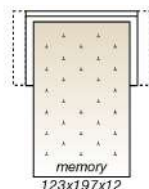

# n\_alcova-s

NICOLETTIHOME

L Length - H Height - D Depth - SH Seat Height - SD Seat Depth  
Dimensions refer to maximum sizes.

dimensions

version code

Description

L 92  
H85 D98 SH48 SD56

131

pair of arms levis

L 16  
H61 D94 SH- SD-  
C 65

pair of arms plus

L 17  
H61 D94 SH- SD-  
C 66

pair of arms  
rondo

L 92  
H85 D98 SH48 SD56  
H 55

armless chair  
bed memory

L 92  
H85 D98 SH48 SD56  
H 56

arml.ch.bed  
topper memory

L 142  
H85 D98 SH48 SD56  
H 57

arml.2-s.sofa bed  
memory

L 142  
H85 D98 SH48 SD56  
H 58

arml.2-s.bed  
topper memory

L 162  
H85 D98 SH48 SD56  
H 59

arml.2,5-s.sofa  
bed memory