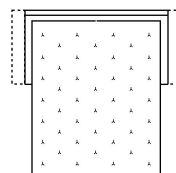

# n\_alcova-s

NICOLETTIHOME

L Length - H Height - D Depth - SH Seat Height - SD Seat Depth  
Dimensions refer to maximum sizes.

dimensions

version code

Description

L 92  
H85 D98 SH48 SD56

131

chair no arm with  
bed

L 142  
H85 D98 SH48 SD56

231

2str bed no arms

L 162  
H85 D98 SH48 SD56

233

2str1/2 bed no  
arms

L 182  
H85 D98 SH48 SD56