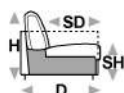

### Ottoman

↑ fold following the dotted line ↑

# n\_alcova-s

NICOLETTIHOME

L Length - H Height - D Depth - SH Seat Height - SD Seat Depth  
Dimensions refer to maximum sizes.

dimensions

version code

Description

L 92  
H85 D98 SH48 SD56

131