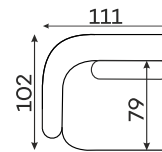

## Modular units

Available in a left-hand or right-hand configuration. The sets below are left-hand facing.

2-SEATER UNIT  
SMALL BACKREST

2-SEATER UNIT  
BIG BACKREST

ROUND CORNER  
ELEMENT

1-SEATER

1-SEATER WITH  
ARMREST

ASYMMETRICAL  
CORNER ELEMENT

1,5-SEATER WITH  
ARMREST

2-SEATER WITH  
ARMREST

ELEMENT  
CORNER ELEMENT

OTTOMAN

CORNER ELEMENT 60°

POUFFE

Pouffe height: 45