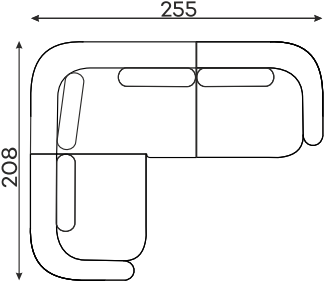

**Corner sofas** Available in a left-hand or right-hand configuration. The sets below are left-hand facing.

DOMANI SET 1

DOMANI SET 2

DOMANI SET 3

DOMANI SET 4

DOMANI SET 5

DOMANI SET 6

DOMANI SET 7

DOMANI SET 8

DOMANI SET 9

DOMANI SET 10

DOMANI SET 11

DOMANI SET 12

DOMANI SET 20

ASYMMETRICAL  
CORNER ELEMENT

1,5-SEATER WITH  
ARMREST

2-SEATER WITH  
ARMREST

ELEMENT  
CORNER ELEMENT

OTTOMAN

CORNER ELEMENT 60°

POUFFE

Pouffe height: 45