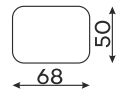

## Modular units

Available in a left-hand or right-hand configuration. The sets below are left-hand facing.

2-SEATER UNIT  
SMALL BACKREST

2-SEATER UNIT  
BIG BACKREST

ROUND CORNER  
ELEMENT

1-SEATER

1-SEATER WITH  
ARMREST

ASYMMETRICAL  
CORNER ELEMENT

1,5-SEATER WITH  
ARMREST

2-SEATER WITH  
ARMREST

ELEMENT  
CORNER ELEMENT

OTTOMAN

CORNER ELEMENT 60°

POUFFE

Pouffe height: 45

## Other dimensions

---

CUSHION

LEG