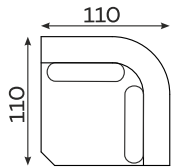

## Modular units

Available in a left-hand or right-hand configuration. The sets below are left-hand facing.

2-SEATER UNIT  
SMALL BACKREST

2-SEATER UNIT  
BIG BACKREST

ROUND CORNER  
ELEMENT

1-SEATER

1-SEATER WITH  
ARMREST

ASYMMETRICAL  
CORNER ELEMENT

1,5-SEATER WITH  
ARMREST

2-SEATER WITH  
ARMREST

ELEMENT  
CORNER ELEMENT

OTTOMAN

CORNER ELEMENT 60°

POUFFE

Pouffe height: 45