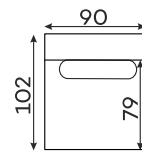

## Modular units

Available in a left-hand or right-hand configuration. The sets below are left-hand facing.

2-SEATER UNIT  
SMALL BACKREST

2-SEATER UNIT  
BIG BACKREST

ROUND CORNER  
ELEMENT

1-SEATER

1-SEATER WITH  
ARMREST

ASYMMETRICAL  
CORNER ELEMENT

1,5-SEATER WITH  
ARMREST

2-SEATER WITH  
ARMREST

ELEMENT  
CORNER ELEMENT

OTTOMAN

CORNER ELEMENT 60°

POUFFE

Pouffe height: 45