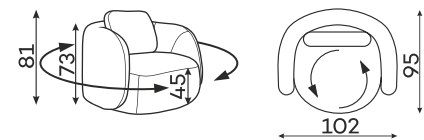

Sofas

Modular units

Available in a left-hand or right-hand configuration. The sets below are left-hand facing.

Pouffe height: 45

Armchair