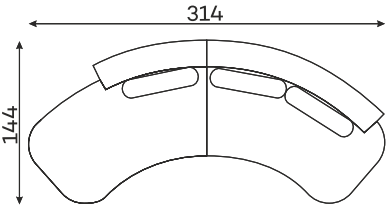

**Corner sofas** Available in a left-hand or right-hand configuration. The sets below are left-hand facing.

DOMANI SET 1

DOMANI SET 2

DOMANI SET 3

DOMANI SET 4

DOMANI SET 5

DOMANI SET 6

DOMANI SET 7

ASYMMETRICAL  
CORNER ELEMENT

1,5-SEATER WITH  
ARMREST

2-SEATER WITH  
ARMREST

ELEMENT  
CORNER ELEMENT

OTTOMAN

CORNER ELEMENT 60°

POUFFE

Pouffe height: 45