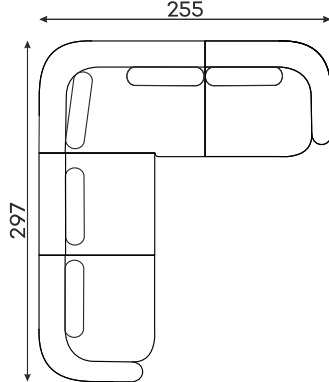

**Corner sofas** Available in a left-hand or right-hand configuration. The sets below are left-hand facing.

DOMANI SET 1

DOMANI SET 2

DOMANI SET 3

DOMANI SET 4

DOMANI SET 5

DOMANI SET 6

DOMANI SET 7

ASYMMETRICAL  
CORNER ELEMENT

1,5-SEATER WITH  
ARMREST

2-SEATER WITH  
ARMREST

ELEMENT  
CORNER ELEMENT

OTTOMAN

CORNER ELEMENT 60°

POUFFE

Pouffe height: 45

## Other dimensions

---

CUSHION

LEG