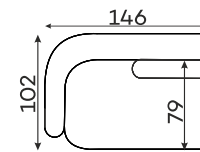

## Modular units

Available in a left-hand or right-hand configuration. The sets below are left-hand facing.

2-SEATER UNIT  
SMALL BACKREST

2-SEATER UNIT  
BIG BACKREST

ROUND CORNER  
ELEMENT

1-SEATER

1-SEATER WITH  
ARMREST

ASYMMETRICAL  
CORNER ELEMENT

1,5-SEATER WITH  
ARMREST

2-SEATER WITH  
ARMREST

ELEMENT  
CORNER ELEMENT

OTTOMAN

CORNER ELEMENT 60°

POUFFE

Pouffe height: 45