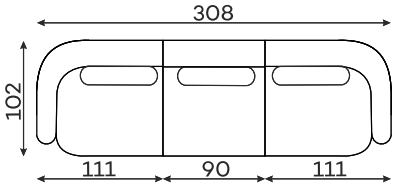

**Corner sofas** Available in a left-hand or right-hand configuration. The sets below are left-hand facing.

DOMANI SET 1

DOMANI SET 2

DOMANI SET 3

DOMANI SET 4

DOMANI SET 5

DOMANI SET 6

DOMANI SET 7

ASYMMETRICAL  
CORNER ELEMENT

1,5-SEATER WITH  
ARMREST

2-SEATER WITH  
ARMREST

ELEMENT  
CORNER ELEMENT

OTTOMAN

CORNER ELEMENT 60°

POUFFE

Pouffe height: 45