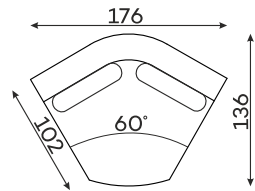

## Modular units

Available in a left-hand or right-hand configuration. The sets below are left-hand facing.

2-SEATER UNIT  
SMALL BACKREST

2-SEATER UNIT  
BIG BACKREST

ROUND CORNER  
ELEMENT

1-SEATER

1-SEATER WITH  
ARMREST

ASYMMETRICAL  
CORNER ELEMENT

1,5-SEATER WITH  
ARMREST

2-SEATER WITH  
ARMREST

ELEMENT  
CORNER ELEMENT

OTTOMAN

CORNER ELEMENT 60°

POUFFE

Pouffe height: 45

## Other dimensions

---

CUSHION

LEG