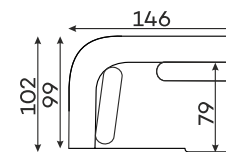

## Modular units

Available in a left-hand or right-hand configuration. The sets below are left-hand facing.

2-SEATER UNIT  
SMALL BACKREST

2-SEATER UNIT  
BIG BACKREST

ROUND CORNER  
ELEMENT

1-SEATER

1-SEATER WITH  
ARMREST

ASYMMETRICAL  
CORNER ELEMENT

1,5-SEATER WITH  
ARMREST

2-SEATER WITH  
ARMREST

ELEMENT  
CORNER ELEMENT

OTTOMAN

CORNER ELEMENT 60°

POUFFE

Pouffe height: 45