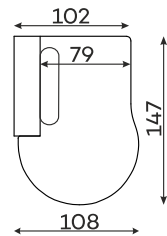

## Modular units

Available in a left-hand or right-hand configuration. The sets below are left-hand facing.

2-SEATER UNIT  
SMALL BACKREST

2-SEATER UNIT  
BIG BACKREST

ROUND CORNER  
ELEMENT

1-SEATER

1-SEATER WITH  
ARMREST

ASYMMETRICAL  
CORNER ELEMENT

1,5-SEATER WITH  
ARMREST

2-SEATER WITH  
ARMREST

ELEMENT  
CORNER ELEMENT

OTTOMAN

CORNER ELEMENT 60°

POUFFE

Pouffe height: 45

## Other dimensions

---

CUSHION

LEG