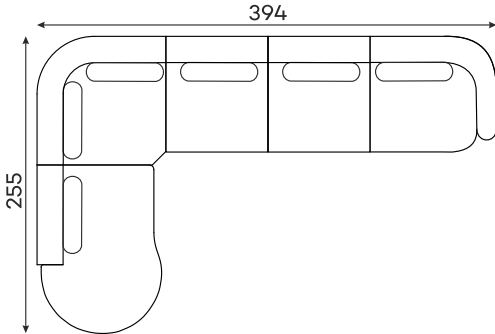

**Corner sofas** Available in a left-hand or right-hand configuration. The sets below are left-hand facing.

DOMANI SET 1

DOMANI SET 2

DOMANI SET 3

DOMANI SET 4

DOMANI SET 5

DOMANI SET 6

DOMANI SET 7

DOMANI SET 8

DOMANI SET 9

DOMANI SET 10

DOMANI SET 11

DOMANI SET 12

DOMANI SET 20

ASYMMETRICAL  
CORNER ELEMENT

1,5-SEATER WITH  
ARMREST

2-SEATER WITH  
ARMREST

ELEMENT  
CORNER ELEMENT

OTTOMAN

CORNER ELEMENT 60°

POUFFE

Pouffe height: 45