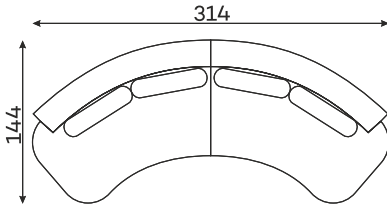

# Domani

Domani is a modern and very pleasant rounded model, consisting of straight and bean-shaped modules. By combining them freely you can create a fanciful shape: a sofa, an L-shaped corner sofa, but also a semi-circle, an open circle, a wave or an S-shape. You are only limited by your imagination! This unique feature makes Domani suitable for a wide variety of rooms – from a cosy living room to an exclusive waiting room in a clinic. Because sometimes we expect furniture to help us be very close to someone, and sometimes we can use it together with others to preserve some intimacy. Interesting? Finally, a little hint – this model looks fantastic in boucle fabrics!

**Corner sofas** Available in a left-hand or right-hand configuration. The sets below are left-hand facing.

DOMANI SET 1

DOMANI SET 2

DOMANI SET 3

DOMANI SET 4

DOMANI SET 5

DOMANI SET 6

DOMANI SET 7