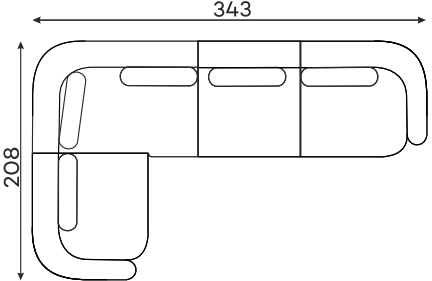

**Corner sofas** Available in a left-hand or right-hand configuration. The sets below are left-hand facing.

DOMANI SET 1

DOMANI SET 2

DOMANI SET 3

DOMANI SET 4

DOMANI SET 5

DOMANI SET 6

DOMANI SET 7

ASYMMETRICAL  
CORNER ELEMENT

1,5-SEATER WITH  
ARMREST

2-SEATER WITH  
ARMREST

ELEMENT  
CORNER ELEMENT

OTTOMAN

CORNER ELEMENT 60°

POUFFE

Pouffe height: 45