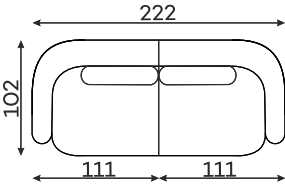

**Corner sofas** Available in a left-hand or right-hand configuration. The sets below are left-hand facing.

DOMANI SET 1

DOMANI SET 2

DOMANI SET 3

DOMANI SET 4

DOMANI SET 5

DOMANI SET 6

DOMANI SET 7

DOMANI SET 8

DOMANI SET 9

DOMANI SET 10

DOMANI SET 11

DOMANI SET 12

DOMANI SET 20

ASYMMETRICAL  
CORNER ELEMENT

1,5-SEATER WITH  
ARMREST

2-SEATER WITH  
ARMREST

ELEMENT  
CORNER ELEMENT

OTTOMAN

CORNER ELEMENT 60°

POUFFE

Pouffe height: 45