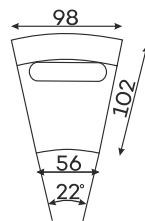

## Modular units

Available in a left-hand or right-hand configuration. The sets below are left-hand facing.

2-SEATER UNIT  
SMALL BACKREST

2-SEATER UNIT  
BIG BACKREST

ROUND CORNER  
ELEMENT

1-SEATER

1-SEATER WITH  
ARMREST

ASYMMETRICAL  
CORNER ELEMENT

1,5-SEATER WITH  
ARMREST

2-SEATER WITH  
ARMREST

ELEMENT  
CORNER ELEMENT

OTTOMAN

CORNER ELEMENT 60°

POUFFE

Pouffe height: 45