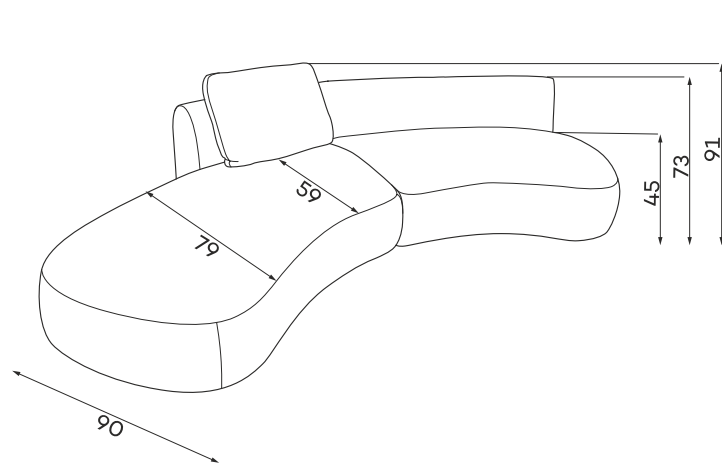

Other dimensions

What makes the Domani sofa stand out?

The sinuous springs make the seat more flexible and provide a perfect base for high-elastic foam.

You have the opportunity to choose a fabric from dedicated collections, including fabrics that are easy to clean.

The furniture is fully upholstered, so you can put it in the middle of the living room.

The highly elastic foam used increases the strength and elasticity of the seat preventing deformation.

The perfect fit between the seat and backrest to the anatomical shape of the human body provides exceptional comfort and ergonomics of the body.

Mixed filling: Natural feathers and silicone balls.