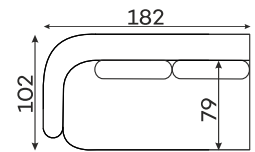

## Modular units

Available in a left-hand or right-hand configuration. The sets below are left-hand facing.

2-SEATER UNIT  
SMALL BACKREST

2-SEATER UNIT  
BIG BACKREST

ROUND CORNER  
ELEMENT

1-SEATER

1-SEATER WITH  
ARMREST

ASYMMETRICAL  
CORNER ELEMENT

1,5-SEATER WITH  
ARMREST

2-SEATER WITH  
ARMREST

ELEMENT  
CORNER ELEMENT

OTTOMAN

CORNER ELEMENT 60°

POUFFE

Pouffe height: 45