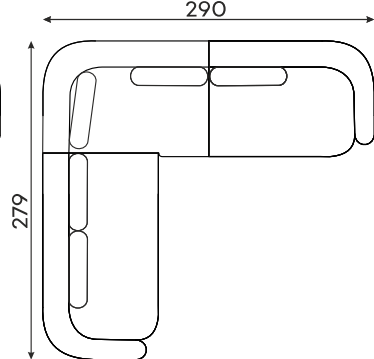

**Corner sofas** Available in a left-hand or right-hand configuration. The sets below are left-hand facing.

DOMANI SET 1

DOMANI SET 2

DOMANI SET 3

DOMANI SET 4

DOMANI SET 5

DOMANI SET 6

DOMANI SET 7

DOMANI SET 8

DOMANI SET 9

DOMANI SET 10

DOMANI SET 11

DOMANI SET 12

DOMANI SET 20

ASYMMETRICAL  
CORNER ELEMENT

1,5-SEATER WITH  
ARMREST

2-SEATER WITH  
ARMREST

ELEMENT  
CORNER ELEMENT

OTTOMAN

CORNER ELEMENT 60°

POUFFE

Pouffe height: 45