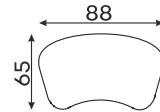

## Modular units

Available in a left-hand or right-hand configuration. The sets below are left-hand facing.

2-SEATER UNIT  
SMALL BACKREST

2-SEATER UNIT  
BIG BACKREST

ROUND CORNER  
ELEMENT

1-SEATER

1-SEATER WITH  
ARMREST

ASYMMETRICAL  
CORNER ELEMENT

1,5-SEATER WITH  
ARMREST

2-SEATER WITH  
ARMREST

ELEMENT  
CORNER ELEMENT

OTTOMAN

CORNER ELEMENT 60°

POUFFE

Pouffe height: 45