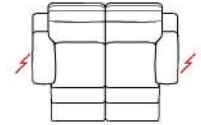

↑ fold following the dotted line ↑

# n\_Alan

NICOLETTIHOME

L Length - H Height - D Depth - SH Seat Height - SD Seat Depth  
 Dimensions refer to maximum sizes of the version with closed mechanism (where available).

dimensions	L 115 H99 D94 SH47 SD52	L 175 H99 D94 SH47 SD52	L 210 H99 D94 SH47 SD52	L 115 H99 D94 SH47 SD52	L 175 H99 D94 SH47 SD52
version code	100	200	300	161	408
Description	chair	2 seater	3 seater	chair with elec.recl.	2str rg/lf rec.el.